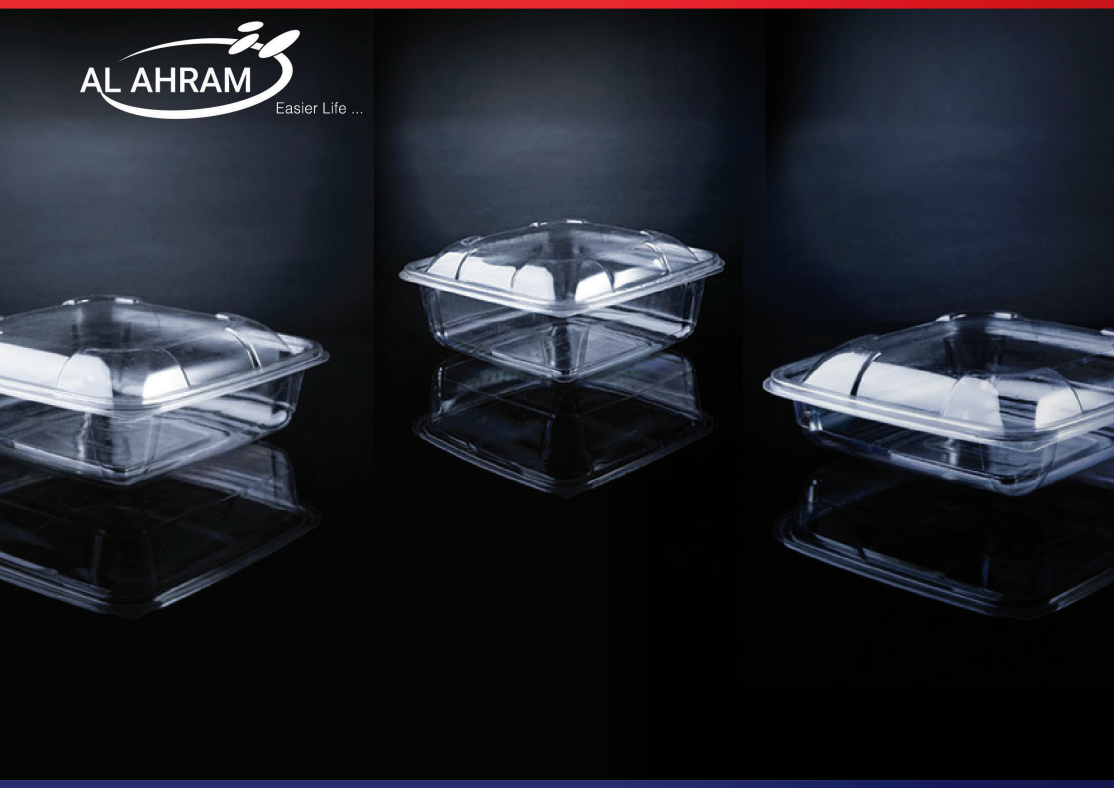

Art no.	350-4
Capacity	350 cc
PCS. per box	300
Box size L\W\D	465\340\455

Hinged Lid Salad Containers

Art no.	R1250
Capacity	1250 cc
PCS. per box	200
Box size L\W\D	465\340\455

Art no.	R1000
Capacity	1000 cc
PCS. per box	200
Box size L\W\D	465\340\455